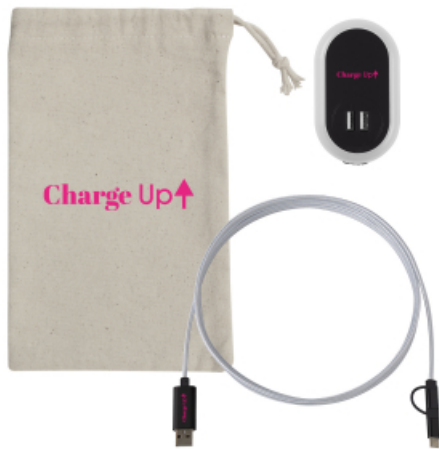

## #95142 Charge On The Go Kit

### Highlights

- Set Includes #6238 Cotton Carrying Pouch, #2851 UL Listed Nightlight A/C Adapter With Dual USB Ports And #2928 -3-In-1 10 Ft. Braided Charging Cable
- Pricing Includes 1-Color Imprint In 1-Location Each Item

### Description

- COLORS AVAILABLE: [6238](#): Natural. [2851](#): White with Black, Blue, Lime Green, Red or White Accents. [2928](#): Black, Blue or Silver.
- IMPRINT COLORS: [6238](#): Standard Silk-Screen Colors [2851](#): Standard Pad-Print Colors or Digibrite Process. Standard Pricing Includes One Color Imprint In One Location. [2928](#): Standard Pad-Print Colors
- APPROXIMATE SIZE: [6238](#): 8 1/4" W x 4 3/4" H [2851](#): 2" W x 3 1/2" H x 1 1/4" D [2928](#): 10'
- IMPRINT AREA AND METHOD: [6238](#): 4" W x 3" H [2851](#): 1" W x 1" H [2928](#): 1" W x 5/16" H
- SET UP CHARGE: \$120.00(G). Includes 1-color imprint in 1-location on each item. Set up charges also apply to re-orders.
- MULTI-COLOR IMPRINT: [2851](#): Pad-Print: Add .25(G) per extra color, per piece. (2 Color Maximum) • Digibrite: Add .30(G) per piece. (includes full color imprint up to maximum imprint size) [2928](#): Add .25(G) per extra color, per side, per piece. (2 Color Maximum)
- SECOND SIDE IMPRINT: [6238](#): Add .25(G) per piece. [2928](#): Add .25(G) per color, per piece.
- PACKAGING: Items kitted inside pouch.
- PLEASE NOTE: Production time is 10 days after proof approval. Less Than Minimum Orders Not Available On Kits.