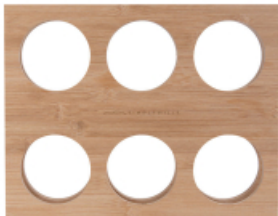

#75027 Bamboo Wine Rack

Bottles Not Included

Description

- COLORS AVAILABLE: Natural.
- IMPRINT COLORS: Laser Engraves Tone On Tone. No Oxidization
- APPROXIMATE SIZE: 13 3/4" W x 10 3/4" H x 3/4" D
- IMPRINT AREA AND METHOD: 4" W x 1/4" H
- SET UP CHARGE: \$45.00(G), \$25.00(G) on re-orders.
- INDIVIDUAL PERSONALIZATION: Laser Engraved: Add \$100.00(G) set up charge plus \$1.50(G) per piece. Set up charges also apply on re-orders.
- PACKAGING: Gift Box
- LIFESTYLE IMAGE: The #75027 Bamboo Wine Rack is available in our lifestyle library [Click here](#) to see and share the lifestyle image of the #75027 Bamboo Wine Rack.
- PLEASE NOTE: Bamboo products are prone to color variances and will vary between dye lots. Color variances are to be expected as no two bamboo products will be the exact same shade even within the same dye lot. Laser appearance will vary from piece to piece due to bamboo color variations. Small text is not recommended for laser engraved imprints.

Regular Pricing

20	50	100	250	500	
\$32.36	\$28.14	\$24.47	\$21.28	\$18.50	5C

Highlights

- Holds Up To 6 Standard 750 mL Wine Bottles

Packaging Details

Quantity per Box	Box Weight	Box Length	Box Width	Box Height
20	36 lbs.	20"	15"	12"