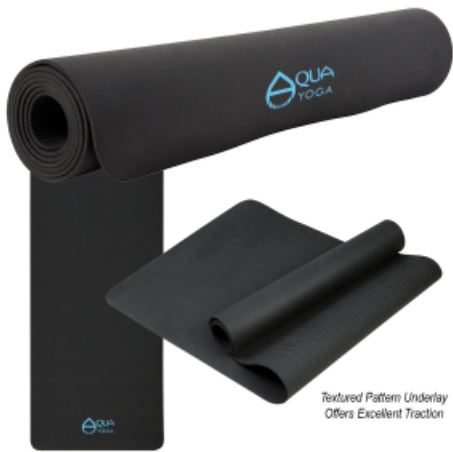

## #6060 Single Layer Yoga Mat

### Highlights

- Mat Size: 24" W x 67 1/2" L
- Made Of Closed-Cell Thermoplastic Elastomer (TPE)
- Hypoallergenic, Non-Toxic And Odor Free
- Offers Excellent Traction