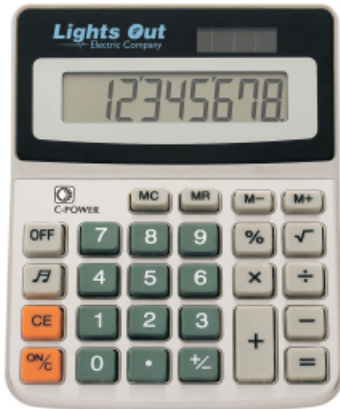

#1676 Desk Calculator

Regular Pricing

100	250	500	1000	2500	
\$7.43	\$6.46	\$5.62	\$4.89	\$4.25	5C

Highlights

- 8 Digit Display
- Turn Sound On/Off
- This is not a solar powered calculator. Calculator is powered by battery.
- Battery Included

Packaging Details

Quantity per Box	Box Weight	Box Length	Box Width	Box Height
50	16 lbs.	13"	13"	11"

Dimensions are in inches. Weight is in pounds.

Description

- COLORS AVAILABLE: Silver with Black.
- IMPRINT COLORS: Standard Pad-Print Colors
- APPROXIMATE SIZE: 4 1/2" W x 5 3/4" H
- IMPRINT AREA AND METHOD: 2" W x 3/8" H
- SET UP CHARGE: \$40.00(G) per color. \$25.00(G) on re-orders.
- MULTI-COLOR IMPRINT: Add .25(G) per extra color, per piece. (2 Color Maximum)
- PACKAGING: Gift Box.
- PLEASE NOTE: This is not a solar powered calculator. Calculator is powered by battery.