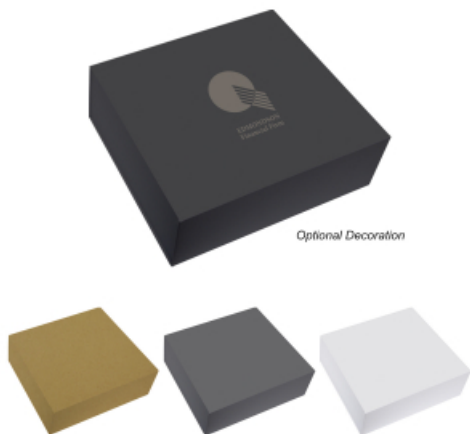

## #0boxmedium 12" W x 10 1/2" Gift Box

### Highlights

- Sold Empty
- Magnetic Closure
- Standard Imprint Is Blank

### Description

- COLORS AVAILABLE: Natural, White, Gray or Black.
- IMPRINT COLORS: Solid Blank
- APPROXIMATE SIZE: 12" W x 10 1/2" W x 3 7/8" D
- IMPRINT AREA AND METHOD: Optional Silk-Screen: 5" W x 5" H • Optional Deboss 3" W x 3" H
- SET UP CHARGE: \$95.00(G), \$25.00(G) on re-orders.
- OPTIONAL IMPRINT: Optional Silk-Screen: Add \$4.50 (G) per piece. • Optional Deboss: Add \$5.00 (G) per piece.
- PACKAGING: Bulk (Must be ordered in full carton quantities of 30. Boxes ship blank and unassembled)
- PLEASE NOTE: \*Item contains one or more small magnets. Keep out of reach of children. See general information for details.