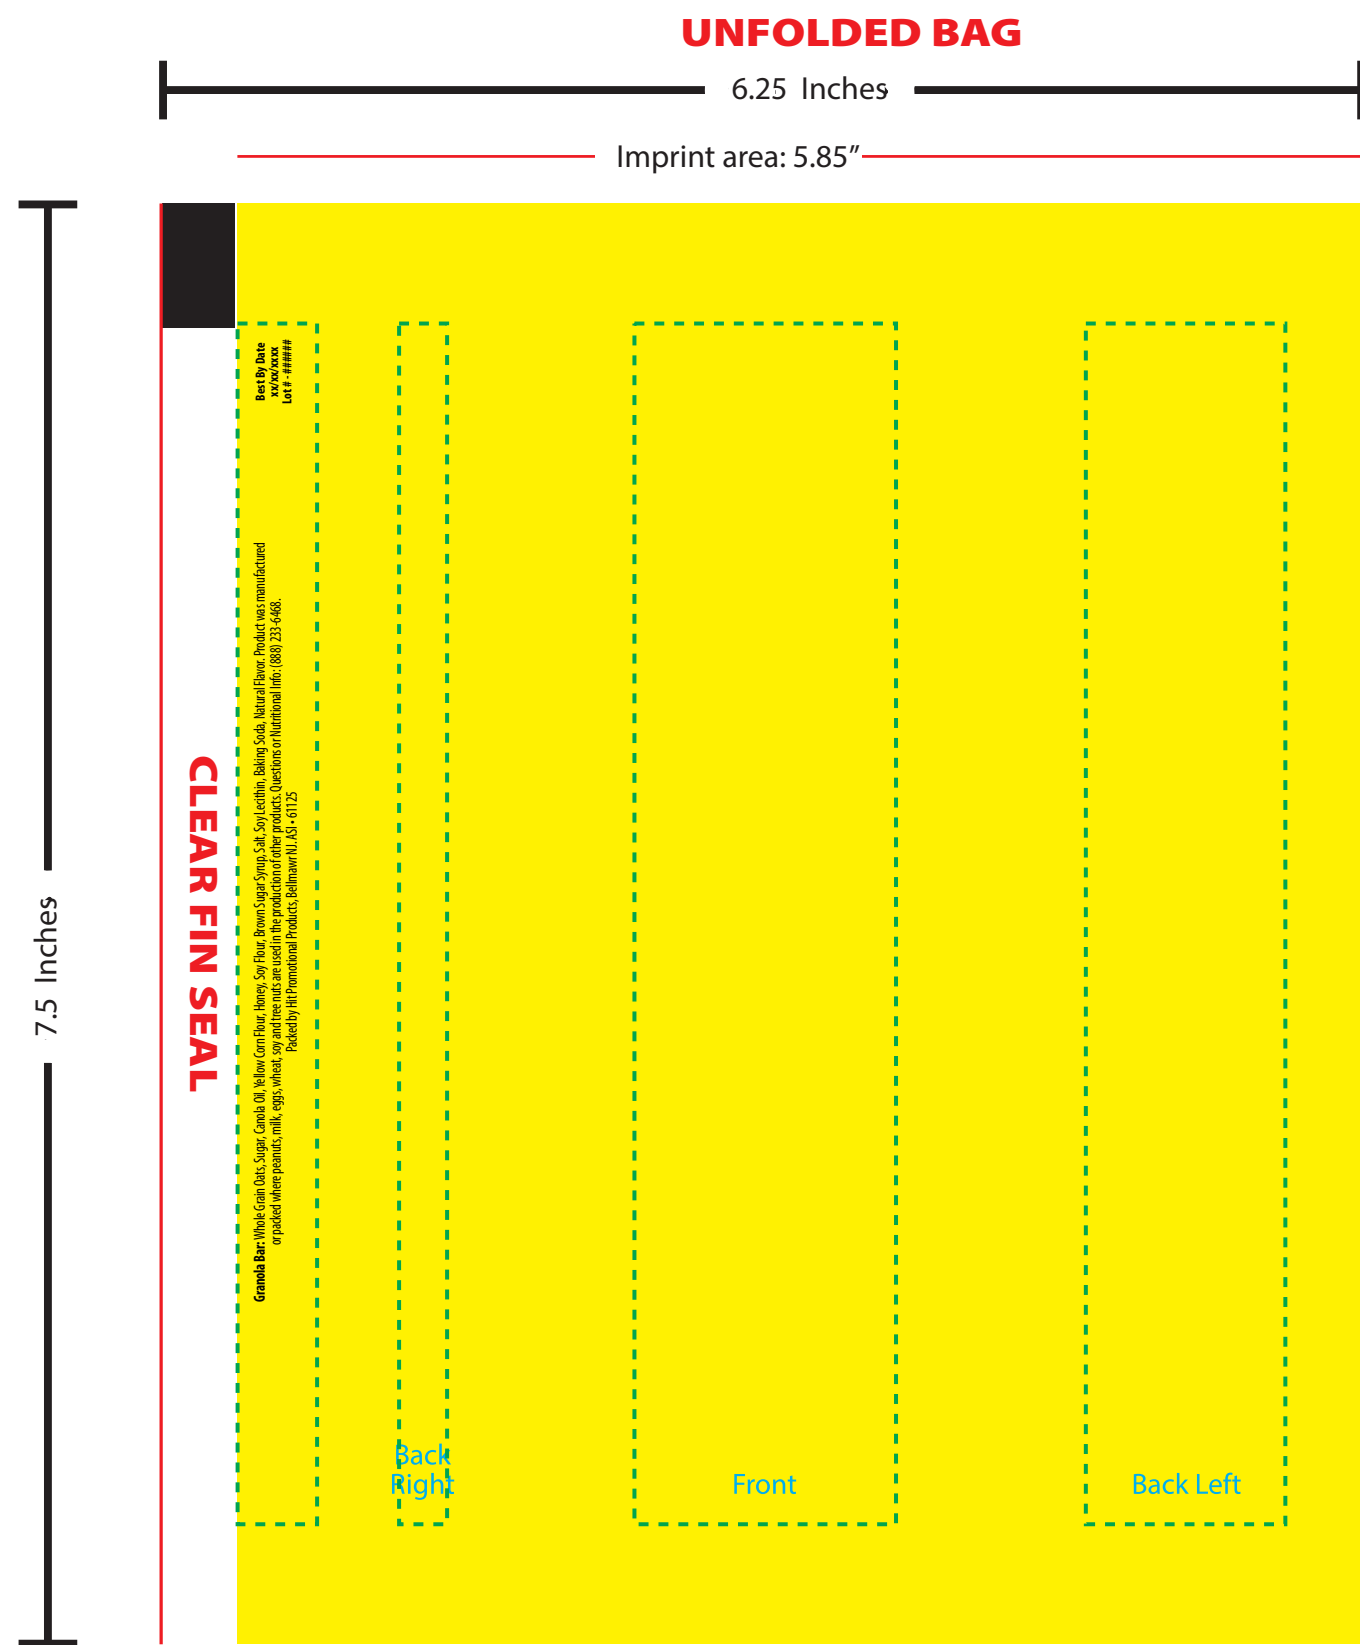

PROOF

The yellow artwork bleed area is the full bleed background printing area. The blue dotted line is the safe area that all important text and logos need to be inside or they will be hard to read.

The Purple PMS 2385 color represents the clear window that will show the fill.

Left Fin Seal. This will be hidden by the Right Fin Seal.

This area will be covered once the Fin Seal is folded over in production.

Right Fin Seal. This will be visible on the back of the bag. Art Placed here will be partially on seal.

PLEASE BE ADVISED

During the printing and manufacturing process your artwork may shift up to .125" in any direction.

Because of slight shifting in the production of the bags, it is best to have the artwork/color of the TOP SEAL match the BOTTOM SEAL. This will ensure that if shifting occurs the bags will still look seamless and not have a thin strip of misplaced artwork/color.

Dashed Line For Imprint Area Only. Will Not Print.