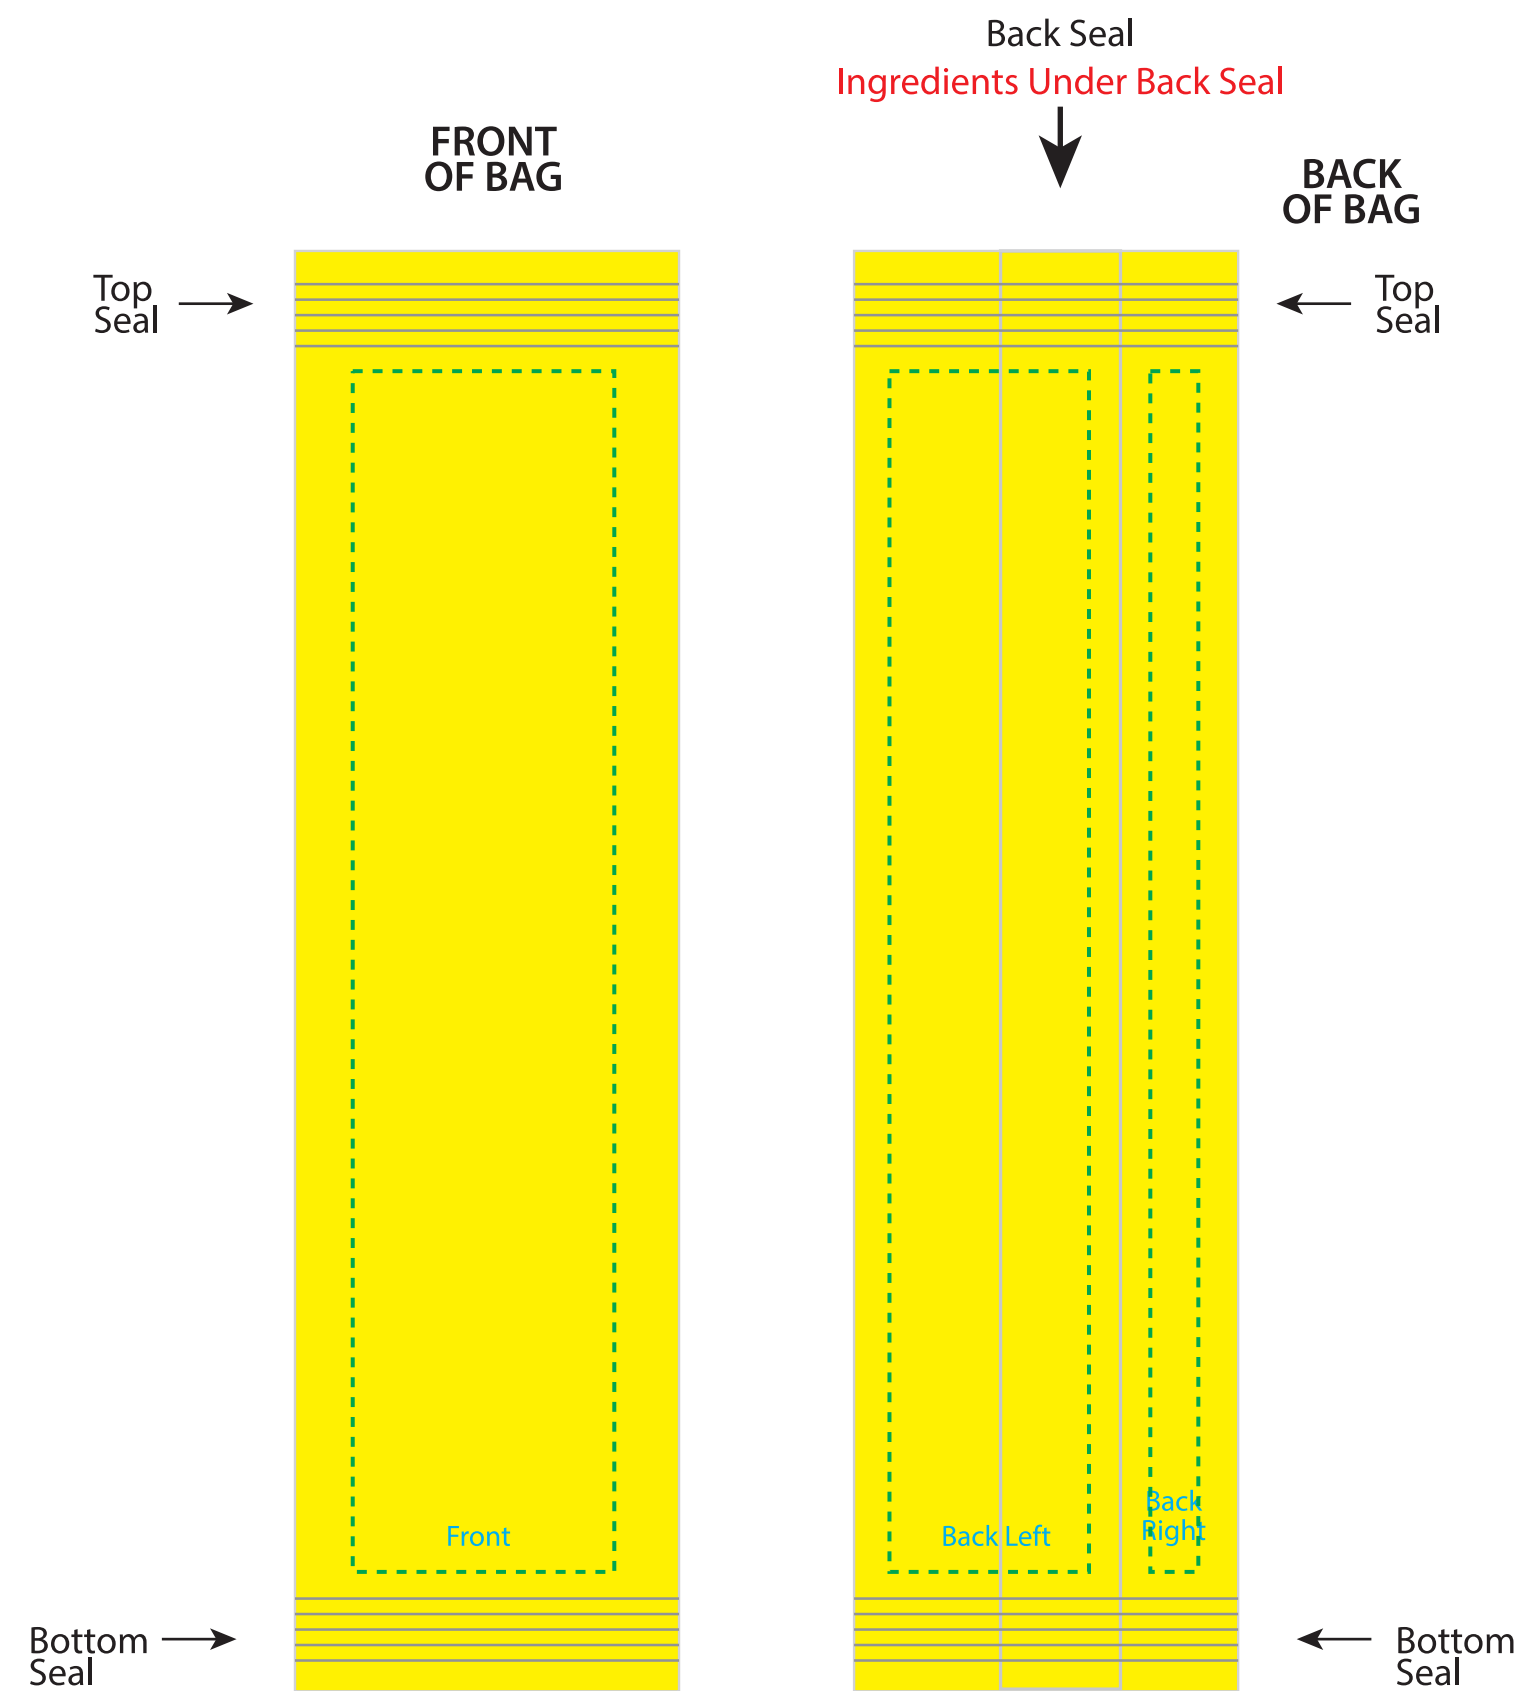

PROOF

The yellow artwork bleed area is the full bleed background printing area. The blue dotted line is the safe area that all important text and logos need to be inside or they will be hard to read.

The Purple PMS 2385 color represents the clear window that will show the fill.

Safe Area
Artwork Bleed

Use PMS 2385 color to represent the clear window that will show the fill

Granola Bar

FOLDED BAG COMPOSITE

This is a custom over-wrap of a branded granola bar that is still sealed in its original wrapper for freshness.

PLEASE BE ADVISED

During the printing and manufacturing process your artwork may shift up to .125" in any direction.

Because of slight shifting in the production of the bags, it is best to have the artwork/color of the TOP SEAL match the BOTTOM SEAL. This will ensure that if shifting occurs the bags will still look seamless and not have a thin strip of misplaced artwork/color.

Dashed Line For Imprint Area Only. Will Not Print.