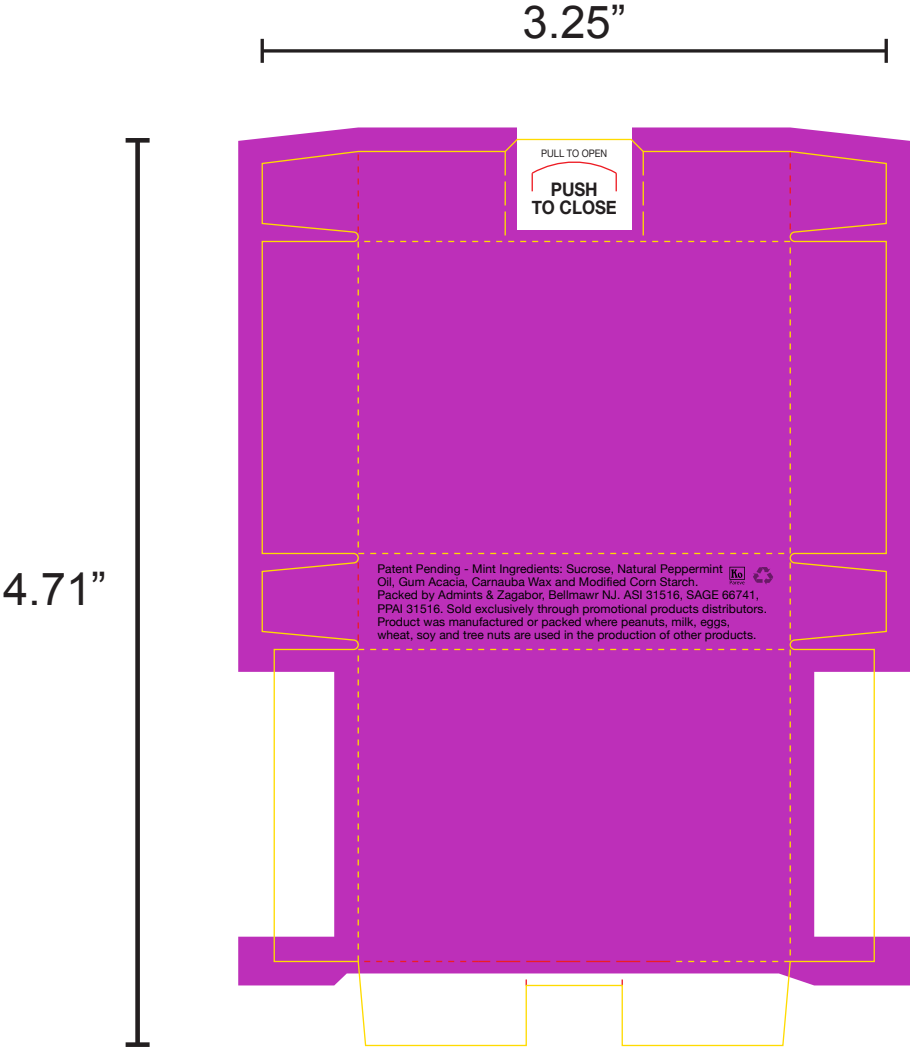

Actual Box Size:
3.25" x 4.71" (red line)
with a 1/16" bleed on all sides

AB25